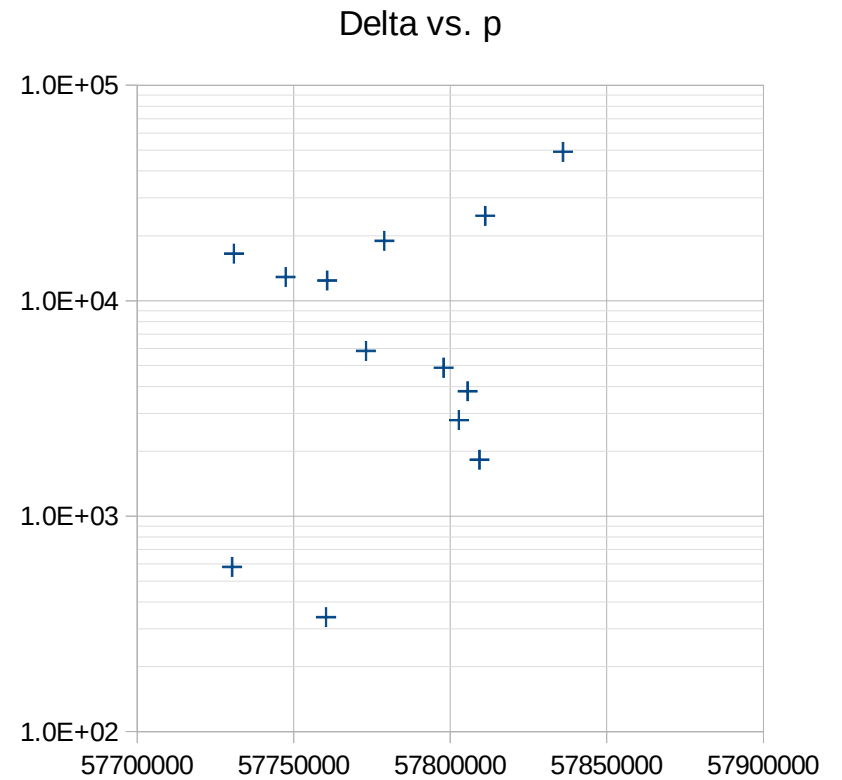

Countdown to verification of M57885161 as Mp#48

yellow background exponents are projected to complete in 6 days or less

orange background exponents are projected to expire in 1 day or less; 120 day expiration Cat2 assignments about to be replaced by Cat0; those will get reassigned shortly after, to users and systems known to be reliable and fast, so expect those to complete within 8 days from now.

blue background exponent is cert pending, which typically complete in a day

13 left; 2021-10-03 by alternate method. Requires averaging 1.857 /day

That's a close match to the 1.709 rate observed in the 56M milestone's last 21 days.