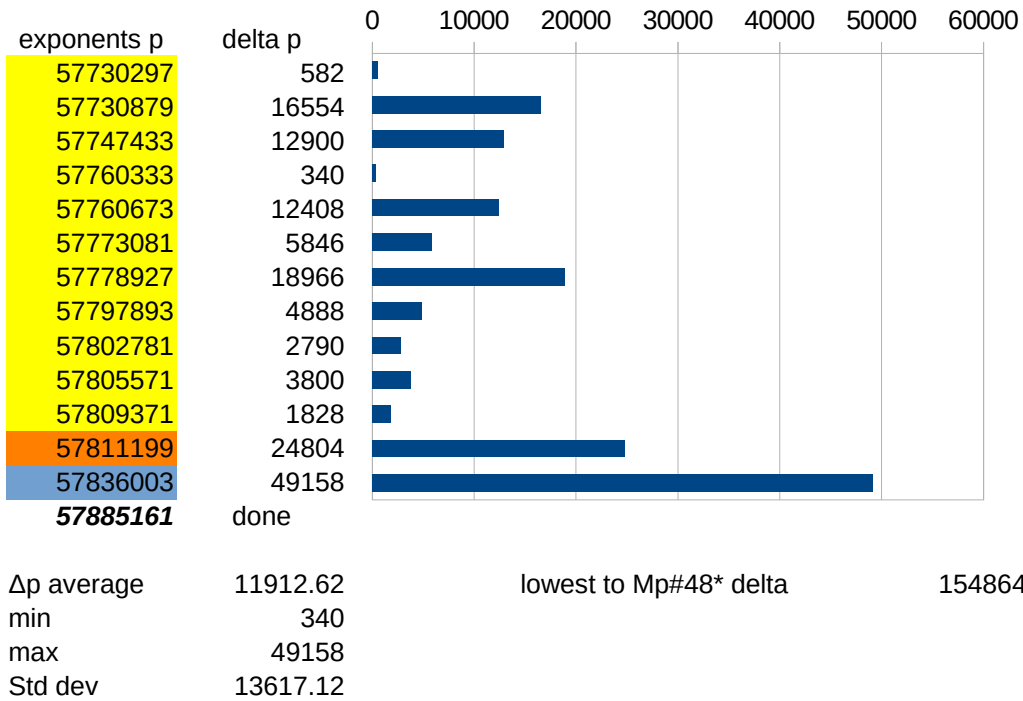

Countdown to verification of M57885161 as Mp#48

yellow background exponents are projected to complete in 6 days or less

orange background exponents are projected to expire in 1 day or less; 120 day expiration Cat2 assignments about to be replaced by Cat0; those will get reassigned shortly after, to users and systems known to be reliable and fast, so expect those to complete within 8 days from now.

blue background exponent is cert pending, which typically complete in a day

13 left; 2021-10-03 by alternate method. Requires averaging 1.857 /day

That's a close match to the 1.709 rate observed in the 56M milestone's last 21 days.