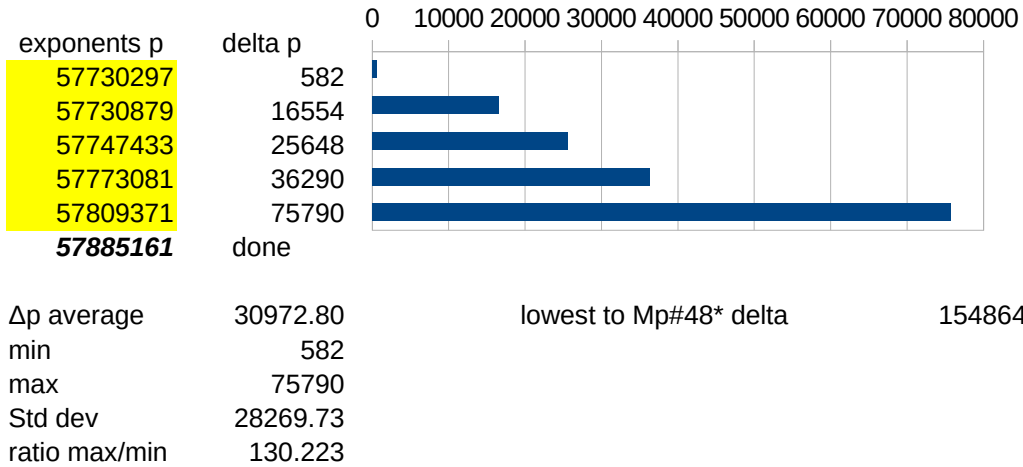

Countdown to verification of M57885161 as Mp#48

yellow background exponents are projected to complete in 4 days or less

orange background exponents are projected to expire in 1 day or less.

those would get reassigned shortly after, to users and systems known to be reliable and fast, so expect any of those to complete within 8 days.

blue background exponent is cert pending, which typically complete in a day

5 left; 2021-10-01 by alternate method. Requires averaging 1.250 /day

That's a close match to the 1.709 rate observed in the 56M milestone's last 21 days.

57805571 completed lowest remaining exponent unchanged; average delta rose again; min delta unchanged 582