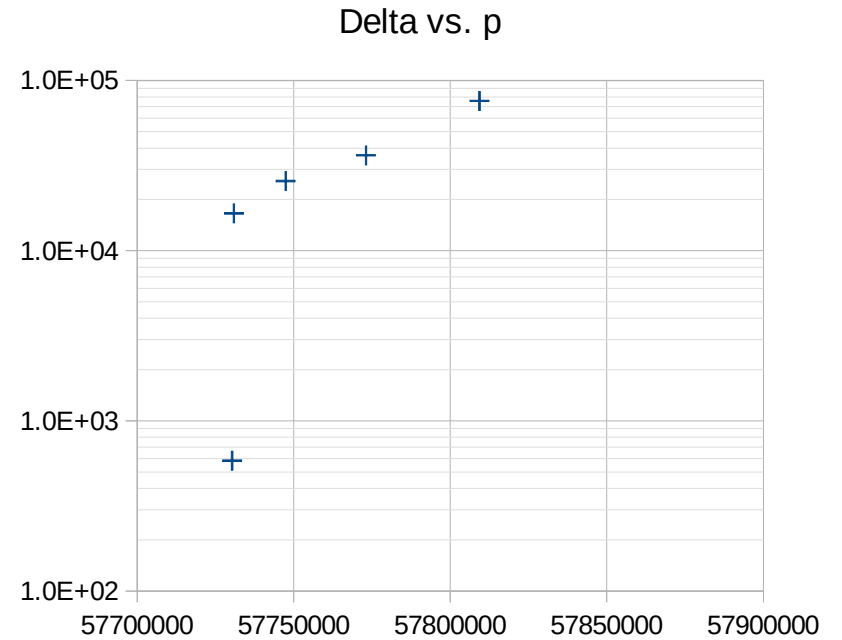

Countdown to verification of M57885161 as Mp#48

yellow background exponents are projected to complete in 4 days or less

orange background exponents are projected to expire in 1 day or less.

those would get reassigned shortly after, to users and systems known to be reliable and fast, so expect any of those to complete within 8 days.

blue background exponent is cert pending, which typically complete in a day

5 left; 2021-10-01 by alternate method. Requires averaging 1.250 /day

That's a close match to the 1.709 rate observed in the 56M milestone's last 21 days.

57805571 completed lowest remaining exponent unchanged; average delta rose again; min delta unchanged 582