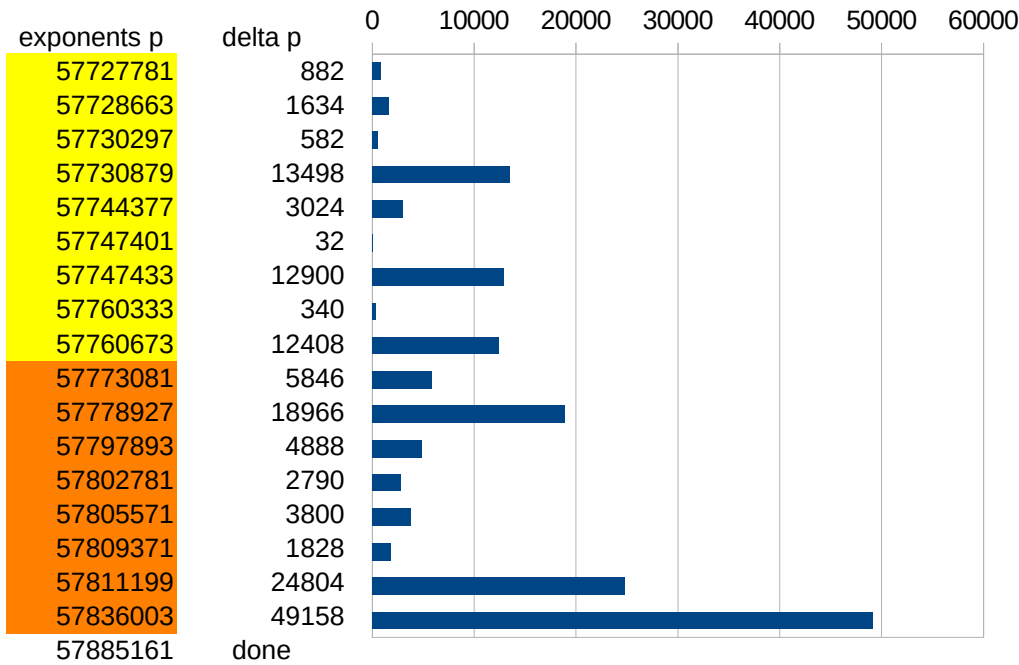

Countdown to verification of M57885161 as Mp#48

average 9257.65  
 min 32  
 max 49158  
 stddev 12584.05

yellow background exponents are projected to complete in 7 days or less

orange background exponents are projected to expire in 3 days or less;

those will get reassigned shortly after, to users and systems known to be reliable and fast, so expect those to complete within 10 days from now.

17 left; 2021-10-02 by alternate method. Requires averaging 1.7/day. That's a close match to the 1.709 rate observed in the 56M milestone's last 21 days.